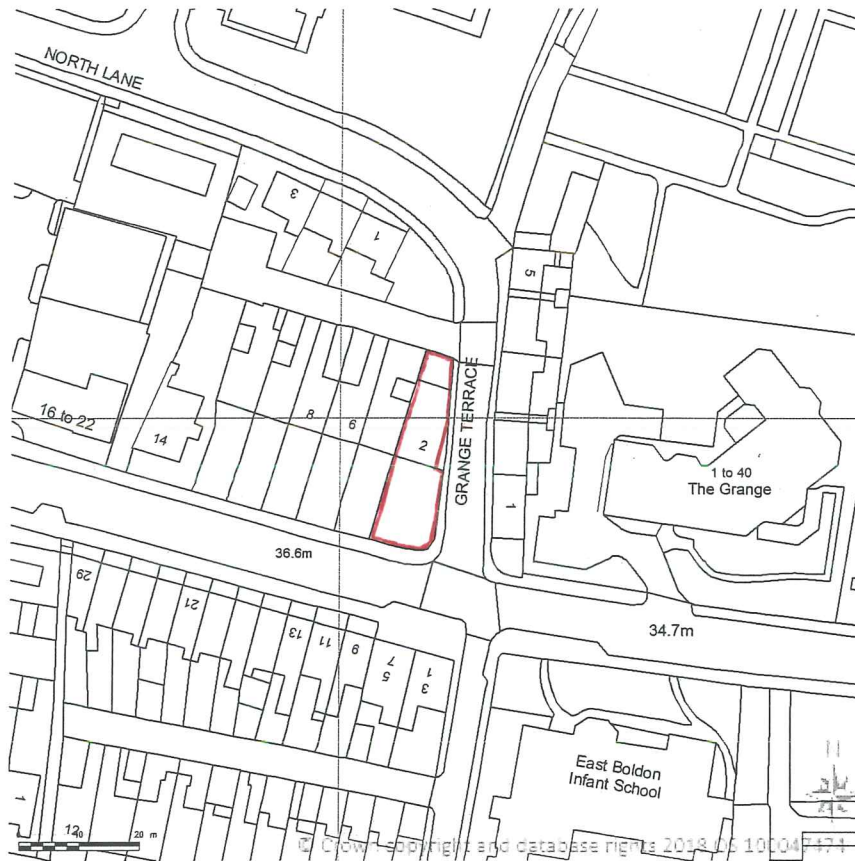

SITE LOCATION PLAN
AREA 2 HA
SCALE 1:1250 on A4
CENTRE COORDINATES: 436516, 561297

Supplied by Streetwise Maps Ltd
www.streetwise.net
Licence No: 100047474
04/04/2018 09:52